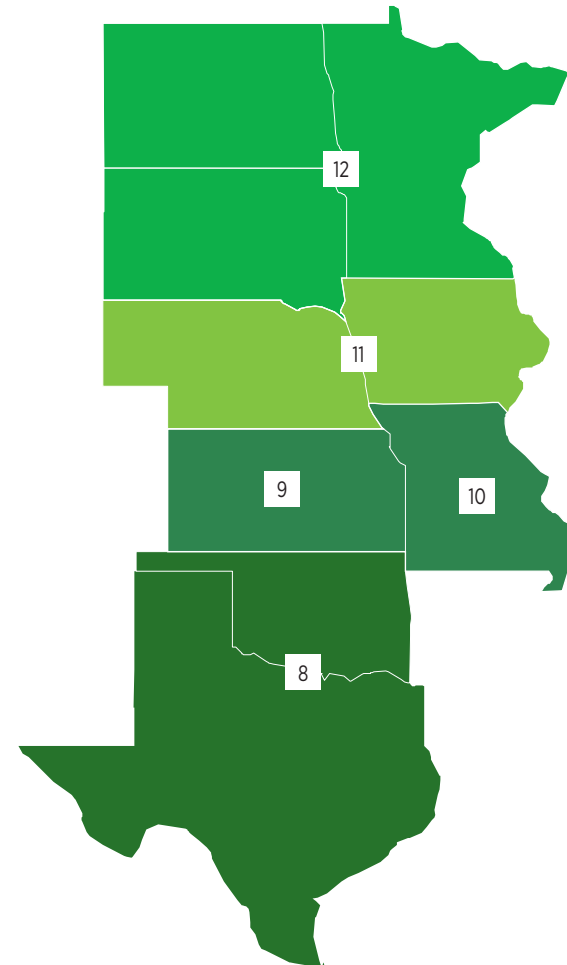

8
Texas Oklahoma
Baylor University
Dallas College
Houston Community College Central
Oklahoma State University
Sam Houston State University
Stephen F. Austin State University
Texas Christian University
Texas State University
Texas Tech University
University of North Texas
University of Oklahoma
University of Texas at Austin
University of Texas at San Antonio
University of Texas at Arlington
University of the Incarnate Word
Wade College

9
Mid-America
Johnson County Community College
Kansas State University
Pittsburg State University
University of Kansas

10
Gateway
Maryville University
St. Louis Community College

11
Great Plains
Iowa State University
Kirkwood Community College
South Dakota State University
University of Nebraska at Kearney
University of Nebraska at Lincoln
University of Northern Iowa

12
Northland
Dunwoody College of Technology
University of Wisconsin at Stout